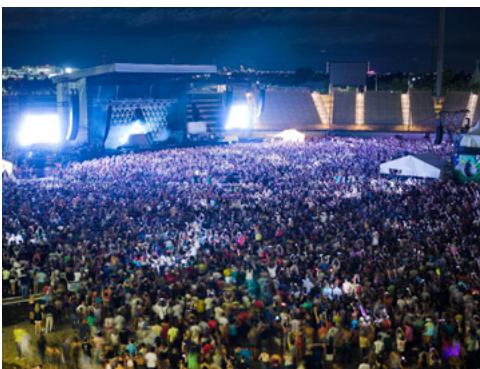

ENGIE Stadium

SYDNEY
Showground

Sydney Olympic Park

ENGIE Stadium is the ideal venue for major sporting events, concerts, festivals and corporate entertaining.

Features:

- State-of-the-art hospitality suites and function rooms
- Professional quality playing surface
- 16:9 HD scoreboard screen measuring 214sqm
- Four direct access points to the playing surface
- Broadcast-quality lighting towers
- Broadcast media and production rooms
- Extensive public catering options
- Purpose-built change rooms, hot and cold spas, indoor warm-up space

ENGIE Stadium

SYDNEY
Showground

Sydney Olympic Park

Venue Map

Venue	Capacity			Walking Distance	
	Seating	Concert	Area (m2) to Fenceline	To Parking	To Train Station
ENGIE Stadium	24,000	45,000	16,630 m2	8 mins (P1)	9 mins