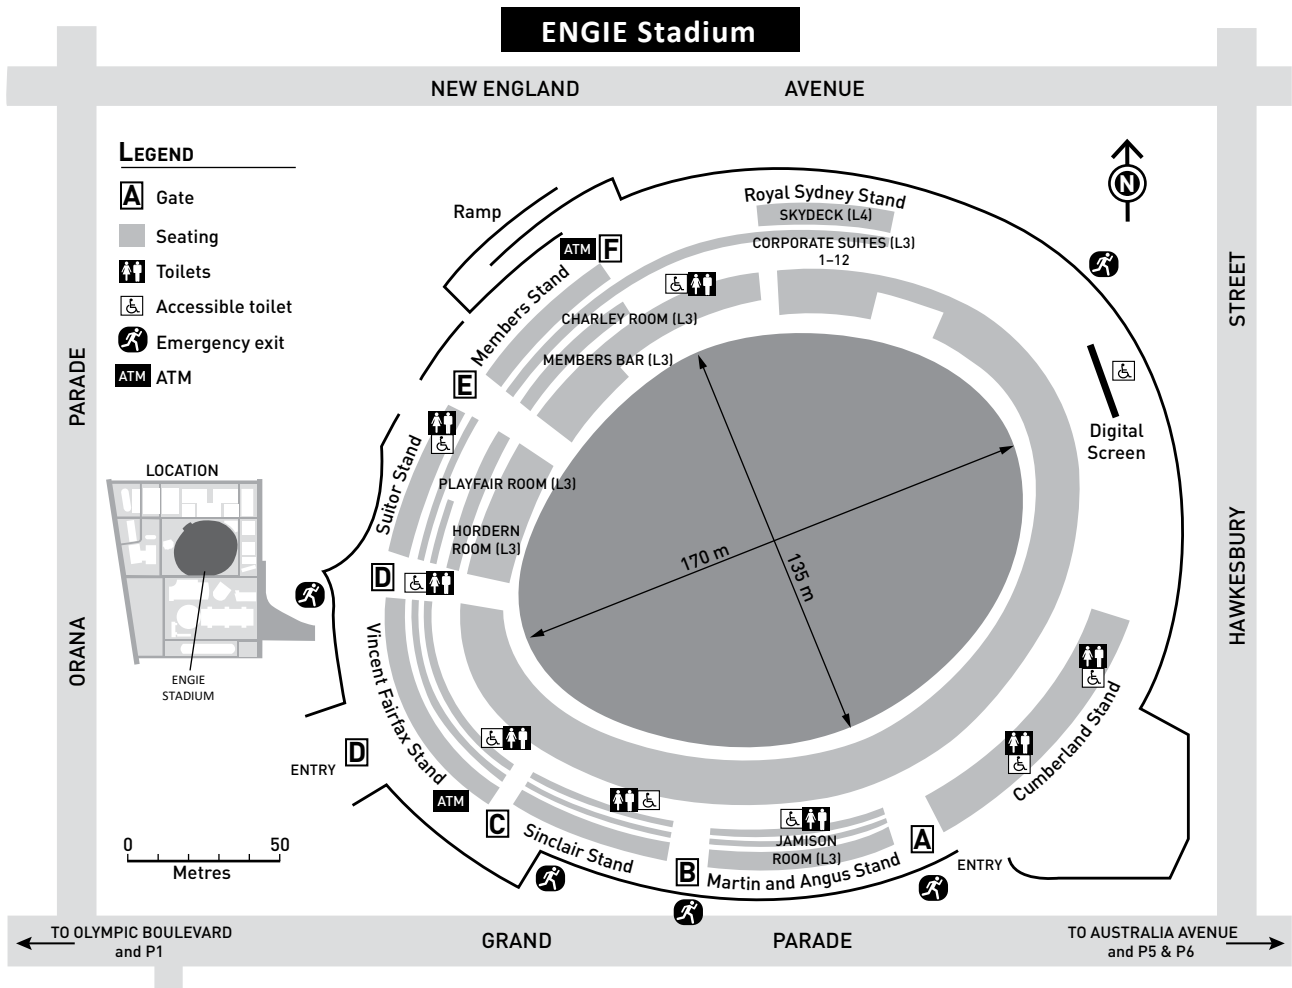

ENGIE Stadium

SYDNEY
Showground

Sydney Olympic Park

ENGIE Stadium is the ideal venue for major sporting events, concerts, festivals and corporate entertaining.

Features:

- State-of-the-art hospitality suites and function rooms
- Professional quality playing surface
- 16:9 HD scoreboard screen measuring 214sqm
- Four direct access points to the playing surface
- Broadcast-quality lighting towers
- Broadcast media and production rooms
- Extensive public catering options
- Purpose-built change rooms, hot and cold spas, indoor warm-up space

ENGIE Stadium

SYDNEY
Showground

Sydney Olympic Park

Venue Map

Venue	Capacity			Walking Distance	
	Seating	Concert	Area (m2) to Fenceline	To Parking	To Train Station
ENGIE Stadium	24,000	45,000	16,630 m2	8 mins (P1)	9 mins